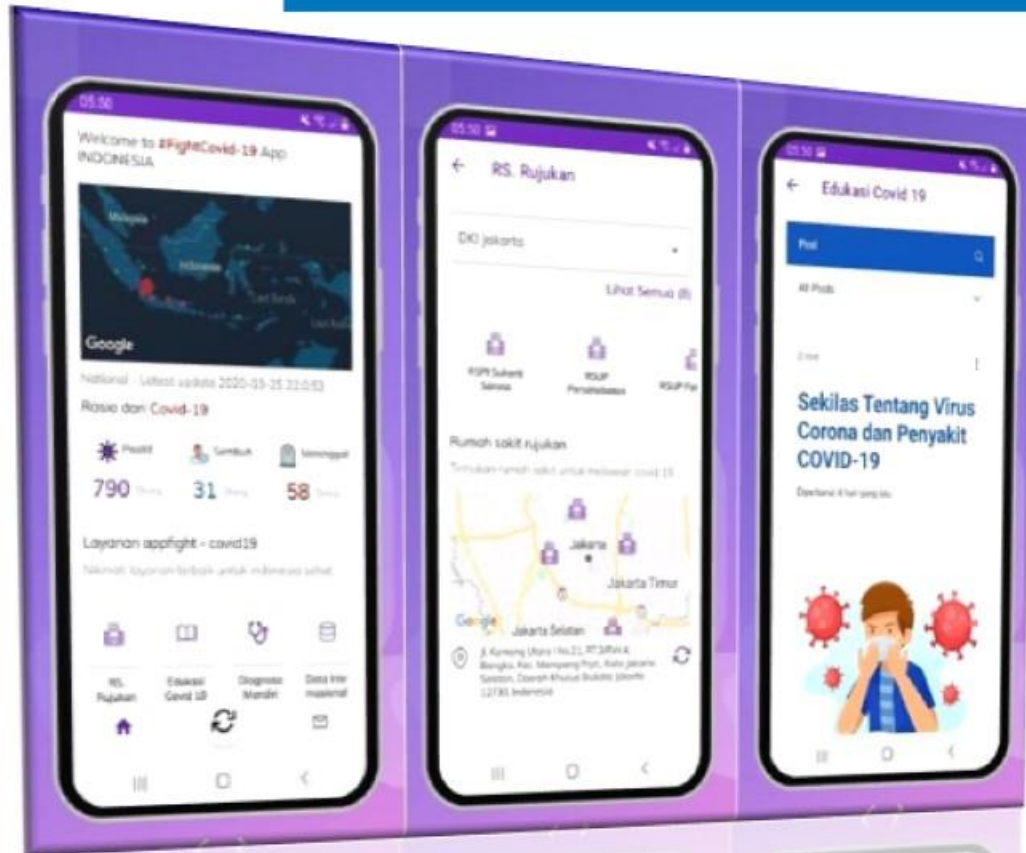

#asnbelanjaprodukumkmdarirumah

PERINTAH PROVINSI
KEPULAUAN BANGKA BELITUNG

PRODUK
UMKM

diskaminfo

diskominfobabel

diskominfobangkabelitung

HOTLINE
COVID-19
0811 7818 800

An infographic with a green background. It features a central gear with 'PRODUK UMKM' inside, surrounded by other gears containing 'IDR', a shopping cart, and a calculator. To the right are three images of food dishes. At the bottom, there are social media icons for Facebook, Instagram, and YouTube, along with a hotline number for COVID-19.

PENGGUNAAN APLIKASI **FIGHT COVID 19** UNTUK MELACAK PERGERAKAN OTG, ODP & PASIEN POSITIF

Fight Covid-19 Features

Continually network virtual strategic theme areas vis-a-vis ubiquitous potentialities. Holidoidy negotiate focused e-tailers without premium solutions.